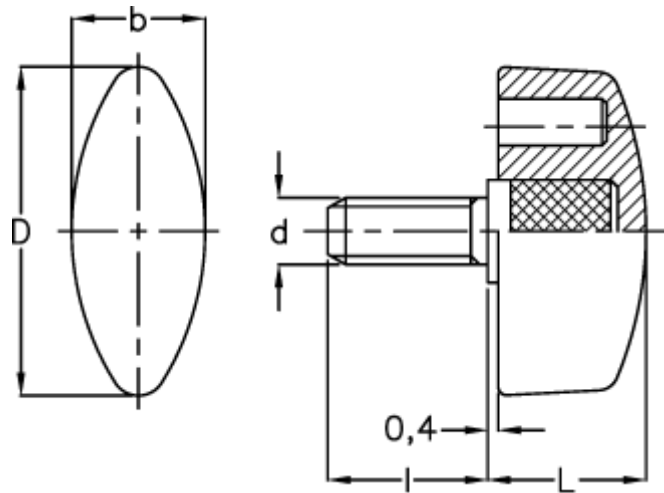

Data Sheet

Article number: 2302108372

Description: E+G Wing knob
CT.476/30 S-p-M8x16-INOX

Measures

b	= 13
d	= 32
d 6g	= M8
l	= 16
L	= 15